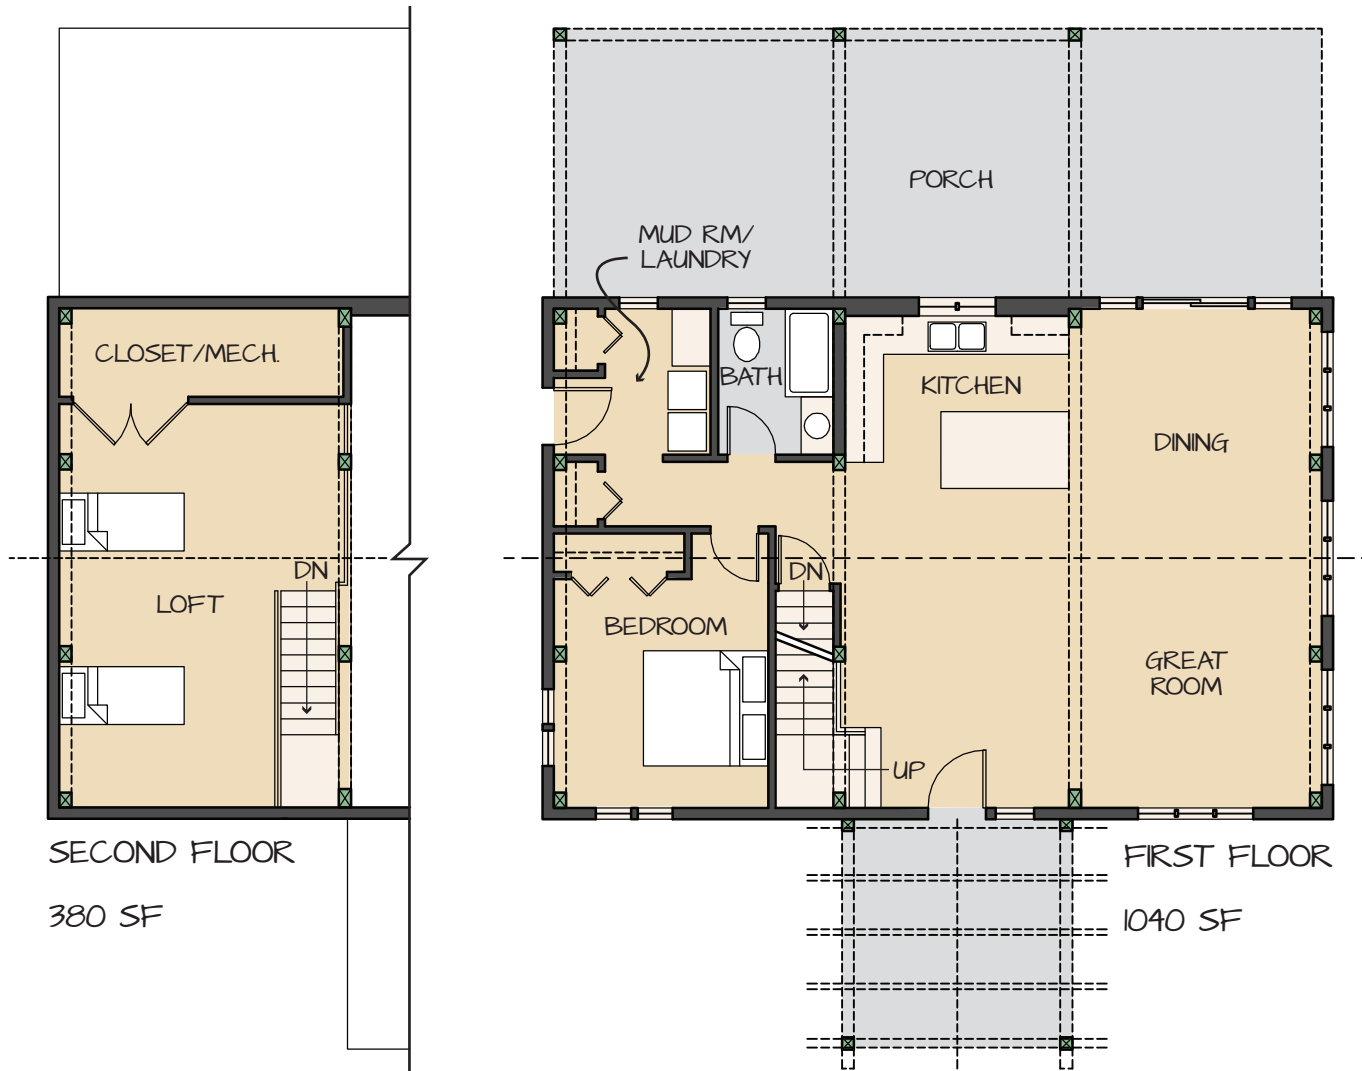

This simple plan is spacious and open, with every neccessity in a modest footprint; a perfect retreat or small family home.

**Green Mountain  
Timber Frames, Inc.**

2101 N. 13th St.  
Reading, Pa. 19604  
Ph. 610-929-9600  
[www.gmtimberframe.com](http://www.gmtimberframe.com)

1420 SF standard layout with loft

SECOND FLOOR  
380 SF

FIRST FLOOR  
1040 SF

**Green Mountain  
Timber Frames, Inc.**

2101 N. 13th St.  
Reading, Pa. 19604  
Ph. 610-929-9600  
[www.gmtimberframe.com](http://www.gmtimberframe.com)

1420 SF standard layout with loft

This simple plan is spacious and open, with every neccessity in a modest footprint; a perfect retreat or small family home.